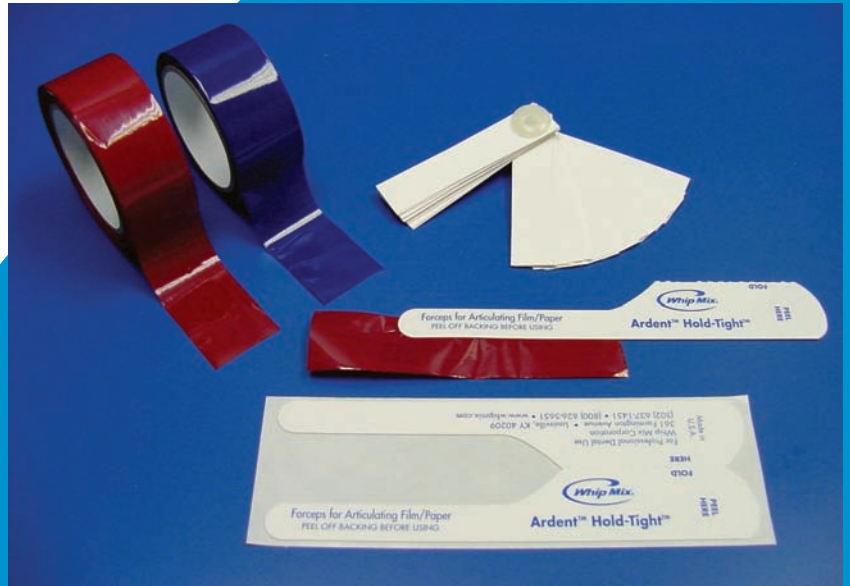

Splint Adjustment Kit

*Everything you need
to make precise splint
adjustments efficiently
and effectively*

056-005

Kit includes:

- Leaf Gauge (3/pkg.)
- Red Articulating Paper (1 roll)
- Blue Articulating Paper (1 roll)
- Disposable Forceps (100/pkg.)
- Illustrated Instructional Guide