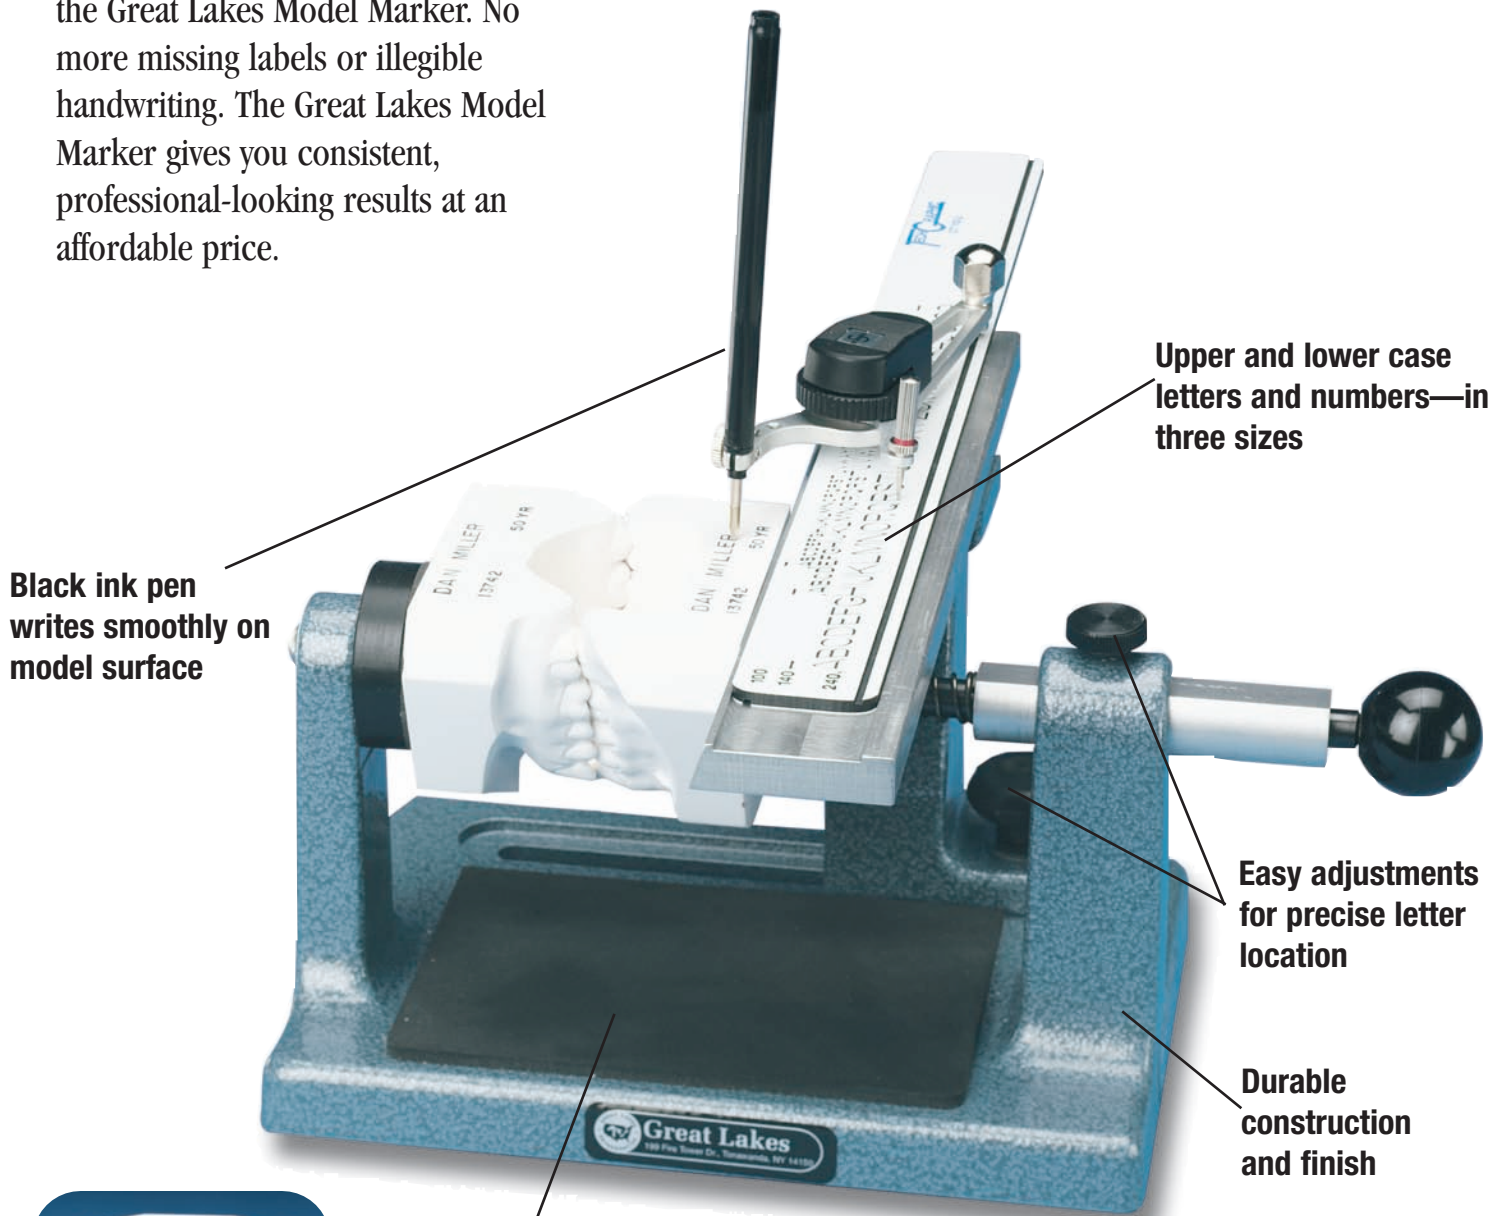

**Permanent. Precise. Professional**

# Great Lakes Model Marker

Now you can clearly and permanently identify important study models with the Great Lakes Model Marker. No more missing labels or illegible handwriting. The Great Lakes Model Marker gives you consistent, professional-looking results at an affordable price.

**Black ink pen writes smoothly on model surface**

**Upper and lower case letters and numbers—in three sizes**

**Easy adjustments for precise letter location**

**Durable construction and finish**

**Rubber pad cushions model if accidentally dropped**