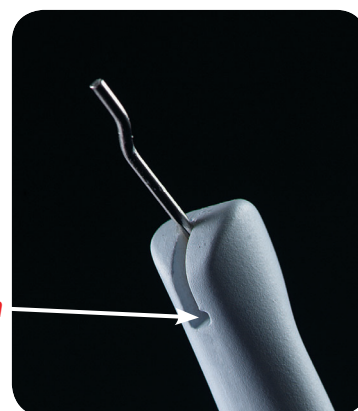

Ensures accurate, predictable advancement

Great Lakes EZ Key

Comparably priced to the popsicle-style expansion screw

- *Easy to insert, the pin is held in place by a unique locking mechanism that prevents the screw from back-driving when the pin is removed from the mouth*

Locking mechanism

Single patient use, ergonomic design

- *The EZ Key ensures accurate and predictable advancement at an economical price*
- *Advancing the screw is easy and reliable for parents, resulting in reduced chair time and treatment delays*